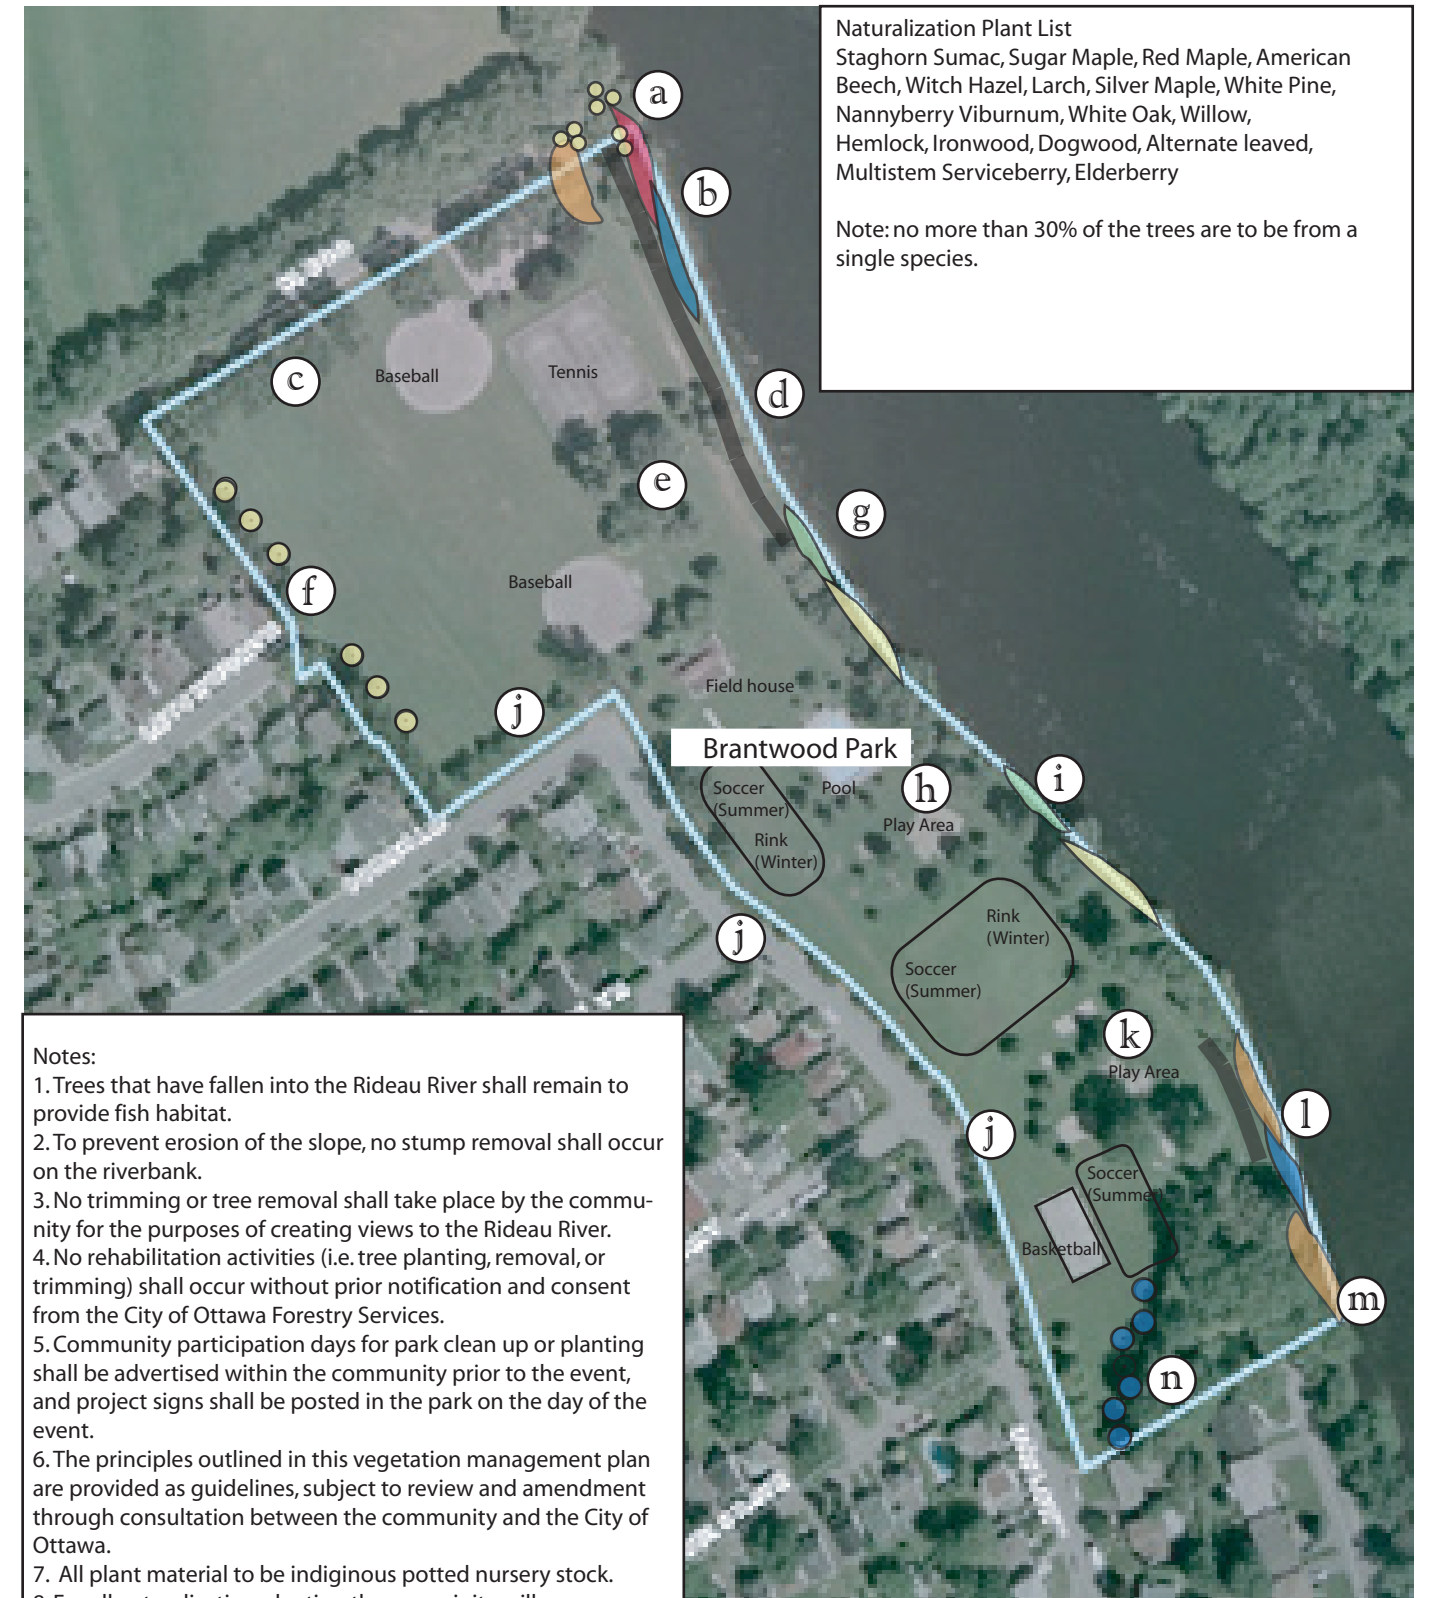

Brantwood Park Vegetation Management Plan

120 CLEGG STREET

CITY OF OTTAWA FORESTRY SERVICES and OLD OTTAWA EAST COMMUNITY ASSOCIATION, S.L.O.E

DRAFT JANUARY 2008

AREA	SYMBOL	COMMUNITY (SLOE)		CITY OF OTTAWA	
		ACTIVITY	TIMING	ACTIVITY	TIMING
Ⓒ Brantwood Park-North	Ⓐ Foot of Clegg Street	Naturalization planting.	Spring 2009 Spring 2010	Forestry Services to supply material and rodent protection for naturalization planting.	Spring 2009 Spring 2010
	Ⓑ Water Access	Potential to install dock as a community initiative.	TBD	Multi-stem shrub planting.	Fall 2008
		Shoreline naturalization.	Spring 2009	Forestry Services to supply material for naturalization.	Spring 2009
	Ⓒ Mature Trees along Clegg St.	N/A	N/A	Tree planting between existing over mature trees.	Fall 2007 and on going.
	Ⓓ Shoreline-North			Increase unmown area adjacent to shoreline and maintain views to the river.	Spring 2008
	Ⓔ Benches	N/A	N/A	N/A	N/A
Ⓕ Lechworth Access	Prune shrubs along fence line and remove Manitoba Maple saplings and buckthorn.	TBD	Interplant mature poplars with potted Silver Maple.	Fall 2008	
Ⓓ Brantwood Park-Central	Ⓖ Shoreline	Naturalization planting.	Fall 2008 Fall 2009	Increase unmown area adjacent to shoreline. Supply material for naturalization.	Spring 2008 Fall 2008 and Fall 2009
	Ⓕ Play Area - North	N/A	N/A	Prune low limbs to maintain views into play area.	Assessment 2008
	Ⓖ Shoreline - Central	Naturalization planting.	Fall 2008	Supply material for naturalization.	Fall 2008
			Fall 2009		Fall 2009
Ⓖ Flowering Crab Apples	N/A	N/A	Tree planting between existing over mature trees.	Fall 2007 and on going.	
Ⓓ Brantwood Park-South	Ⓖ Play Area - South	N/A	N/A	Prune low limbs to maintain views into play area.	Assessment 2008
	Ⓖ Shoreline - South	Naturalization planting.	Spring 2008	Increase unmown area.	Spring 2008
			Spring 2010	Supply material for naturalization.	Spring 2008 Spring 2010
Ⓖ Shoreline - Boundary	Naturalization planting.	Spring 2010	Supply material for naturalization.	Spring 2010	
	Ⓜ Potential to create shoreline acces as a community initiative.	TBD			
	Ⓝ Copse of Trees	N/A	N/A	Tree planting; understory and native trees.	Spring 2008 Fall 2009